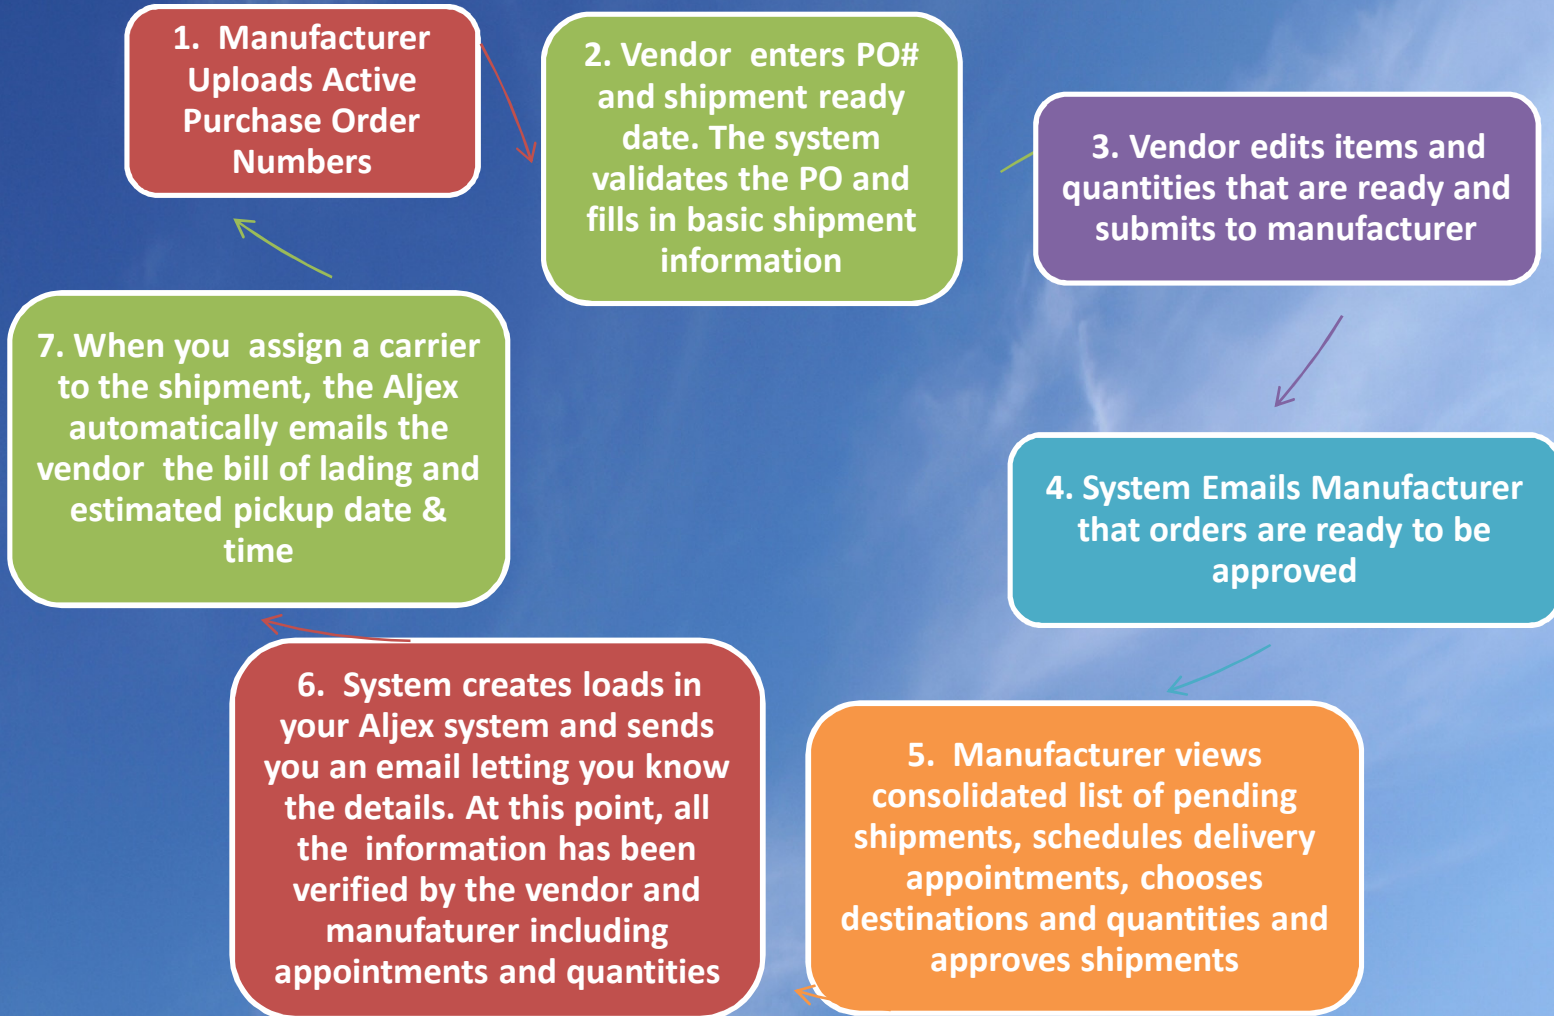

Aljex Inbound logistics System

Cloud Computing that takes you to the next level

Aljex's web-based system lets you take control of your clients inbound shipments. Lock in your clients and reduce your labor costs